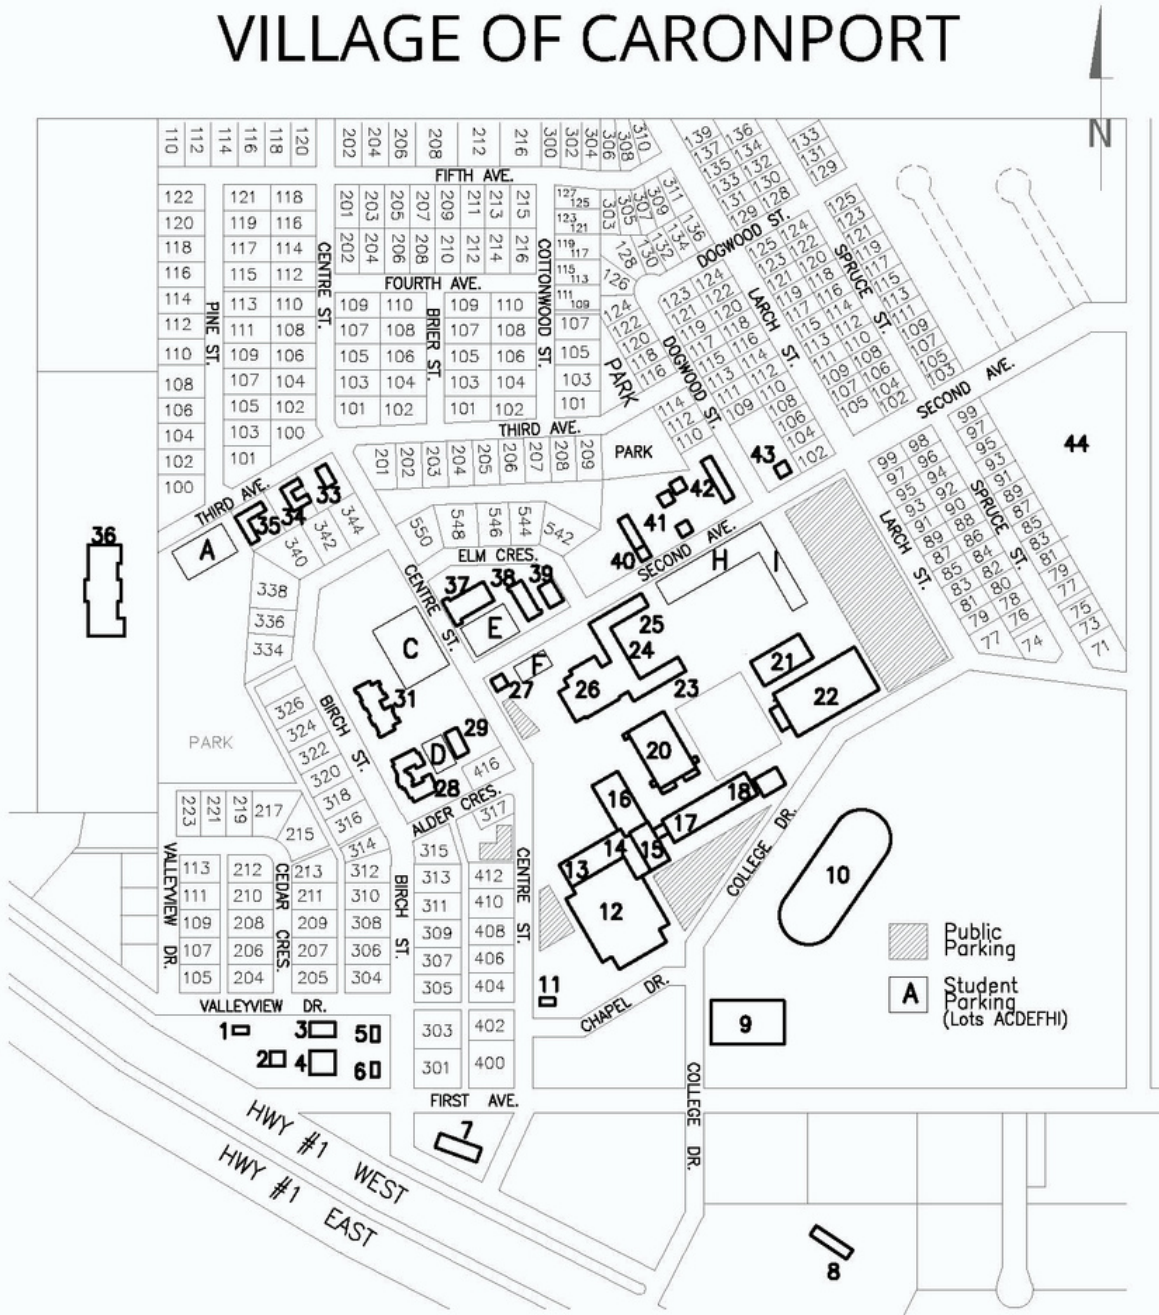

WEEK OF WELCOME

BRIERCREST

BRIERCREST

WEEK OF WELCOME

BRIERCREST

VILLAGE OF CARONPORT

- | | | |
|----------------------------|------------------------------------|--------------------------------|
| 1 Village/Police Office | 16 Seminary | 31 Sundbo Place |
| 2 Fire Hall | 17 College/Admin Offices | 32 (not used) |
| 3 Golden Age Centre | 18 High School | 33 Fender Hall |
| 4 Senior's Condominium | 19 (not used) | 34 Brygmann Hall |
| 5 CSSM Office | 20 Gym | 35 Lewis Apts (W) |
| 6 Medical Clinic | 21 PAA Building (High School Shop) | 36 Caronport Elementary School |
| 7 Pilgrim Centre/The Point | 22 Barkman Arena | 37 The Landing |
| 8 Pilgrim Inn | 23 Whittaker Hall (Sinclair) | 38 Glen Manor |
| 9 Tennis Courts | 24 Whittaker Hall (Isabel) | 39 Eliason Manor |
| 10 Sports Field | 25 Hillson Hall | 40 Laundromat |
| 11 Pumphouse | 26 H Alvin Memory (Food Services) | 41 Maintenance Shops |
| 12 Hildebrand Chapel | 27 Post Office | 42 Maintenance Offices |
| 13 Bookstore | 28 Bergren Place | 43 Caronport Auto Centre |
| 14 Worship Arts | 29 Worship Arts Tech Centre | 44 Cemetery |
| 15 Archibald Library | 30 (not used) | |

SEPTEMBER 6TH 9 AM-4 PM

SEPTEMBER 7TH to 9TH 9 AM-3 PM

SEPTEMBER 10TH/11TH/12TH CLOSED

BRIERCREST INFORMATION BOOTH (CROSSROADS CAFE)

One stop. All the information.

TUESDAY, SEPTEMBER 7TH

9 AM - 4 PM

WEDNESDAY, SEPTEMBER 8TH