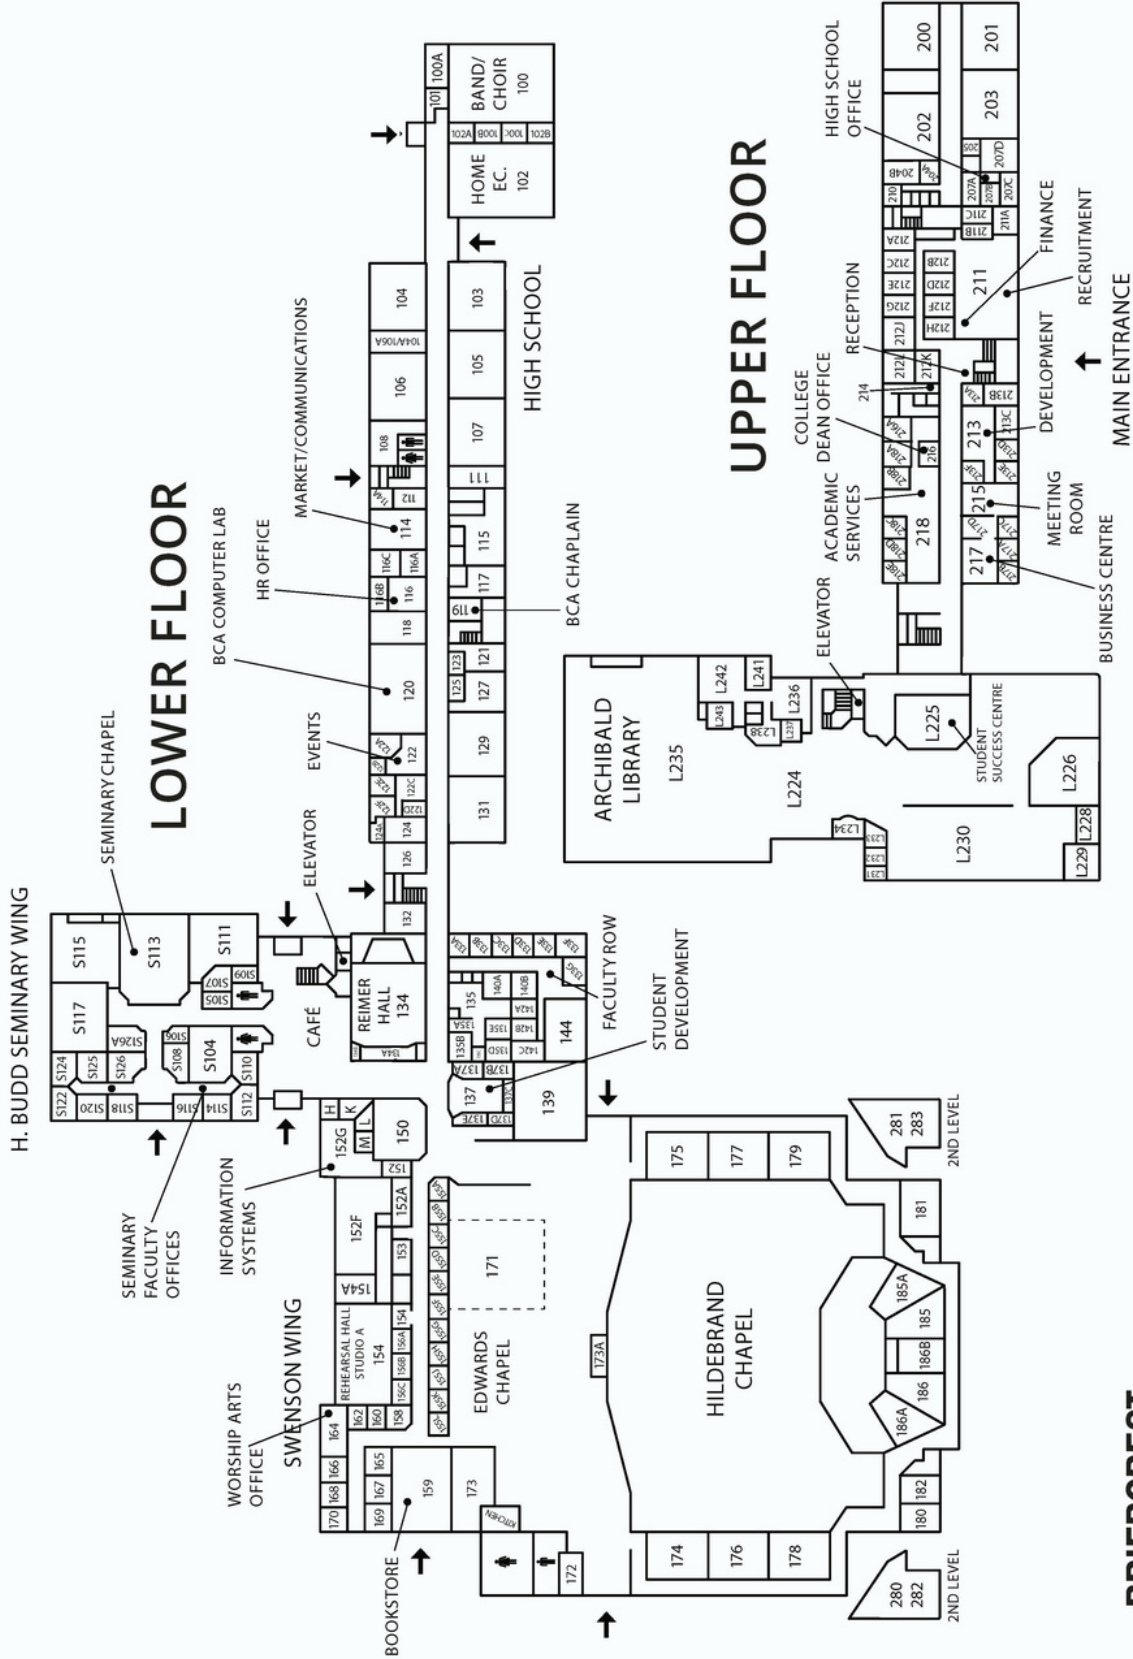

WEEK OF WELCOME

BRIERCREST

BRIERCREST

WEEK OF WELCOME

BRIERCREST

VILLAGE OF CARONPORT

- | | | |
|----------------------------|------------------------------------|--------------------------------|
| 1 Village/Police Office | 16 Seminary | 31 Sundbo Place |
| 2 Fire Hall | 17 College/Admin Offices | 32 (not used) |
| 3 Golden Age Centre | 18 High School | 33 Fender Hall |
| 4 Senior's Condominium | 19 (not used) | 34 Brygmann Hall |
| 5 CSSM Office | 20 Gym | 35 Lewis Apts (W) |
| 6 Medical Clinic | 21 PAA Building (High School Shop) | 36 Caronport Elementary School |
| 7 Pilgrim Centre/The Point | 22 Barkman Arena | 37 The Landing |
| 8 Pilgrim Inn | 23 Whittaker Hall (Sinclair) | 38 Glen Manor |
| 9 Tennis Courts | 24 Whittaker Hall (Isabel) | 39 Eliason Manor |
| 10 Sports Field | 25 Hillson Hall | 40 Laundromat |
| 11 Pumphouse | 26 H Alvin Memory (Food Services) | 41 Maintenance Shops |
| 12 Hildebrand Chapel | 27 Post Office | 42 Maintenance Offices |
| 13 Bookstore | 28 Bergren Place | 43 Caronport Auto Centre |
| 14 Worship Arts | 29 Worship Arts Tech Centre | 44 Cemetery |
| 15 Archibald Library | 30 (not used) | |

WEEK OF WELCOME

BRIERCREST

DINING HALL

Hours of Operation

MONDAY TO FRIDAY

BREAKFAST 7:30 AM - 9 AM

LUNCH 11:30 AM - 1 PM

SUPPER 5 PM - 6:30 PM

SEPTEMBER 6TH 9 AM-4 PM

SEPTEMBER 7TH to 9TH 9 AM-3 PM

SEPTEMBER 10TH/11TH/12TH CLOSED

BRIERCREST INFORMATION BOOTH (CROSSROADS CAFE)

One stop. All the information.

TUESDAY, SEPTEMBER 7TH

9 AM - 4 PM

WEDNESDAY, SEPTEMBER 8TH